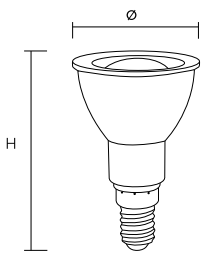

LED PAR Lamps

- The BELL LED PAR Lamps are perfect for all retail and display applications
- Available in a variety of sizes & wattages to ensure we have a solution for each individual retail space
- Specially designed to replace existing Halogen Lamps
- Full dimming on rotary and digital dimming systems
- Perfect for all retail and display applications
- 2700K Warm White colour temperature
- PAR 16/20/25/30/38
- Retro fit for halogen

3 Year Silver Warranty

Code	Lamp Type	Temp	Lm	Cd	ØxH (mm)
Dimmable					
05864	6W LED PAR16 Dimmable - SES	2700K	400	1000	50x80
05865	8W LED PAR20 Dimmable - ES		580	1350	64x90
05866	8W LED PAR25 Dimmable - ES		580	1350	80x101
05867	12W LED PAR30 Dimmable - ES		1000	2000	95x94
05868	14W LED PAR38 Dimmable - ES		1150	2200	122x134